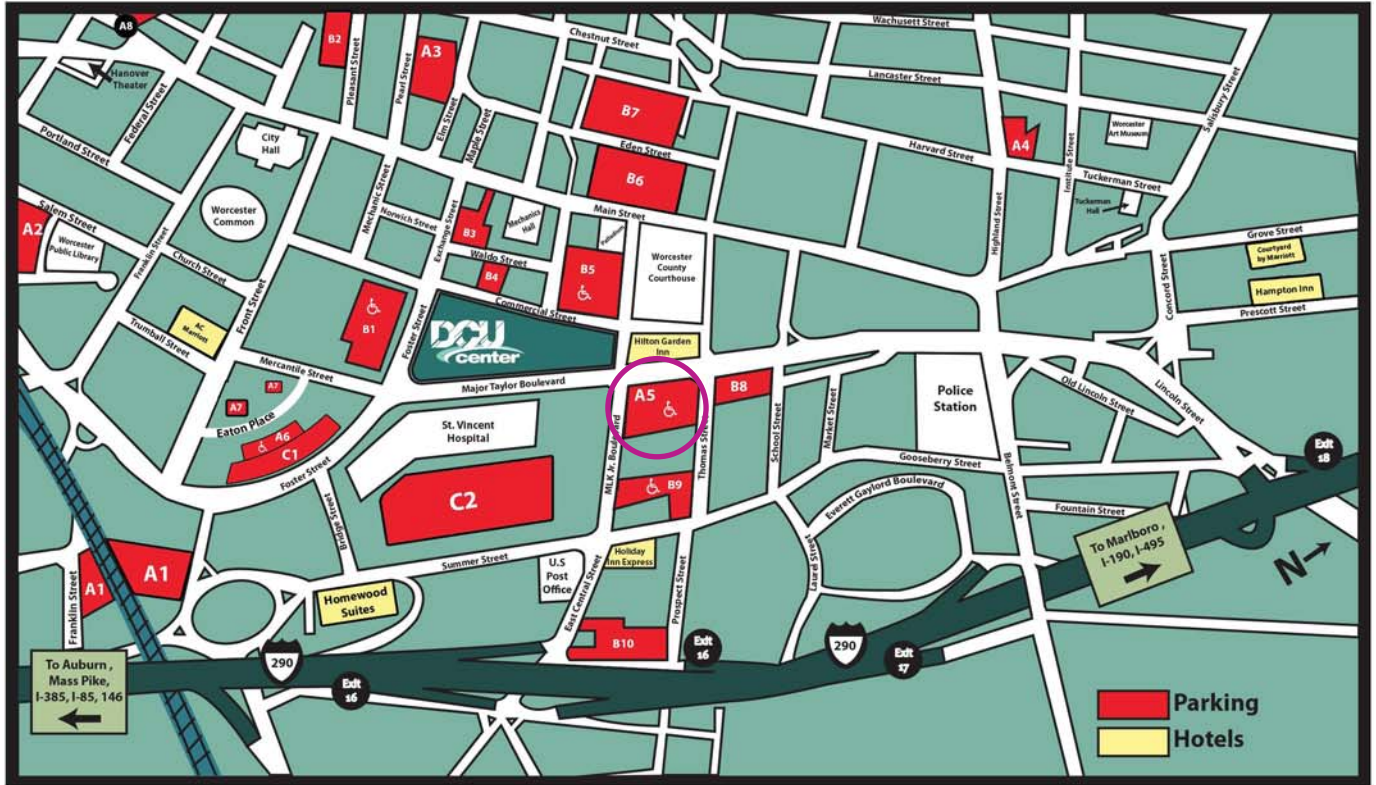

Worcester Parking Map

Worcester has over 10,000 available parking spaces in municipal and private lots as well as on street parking.

#	Organization Name	Address	# Spaces
A1	Union Station Parking Garage	225 Franklin Street	500
A2	Worcester Library	40 Salem Steet	289
A3	Pearl - Elm Garage	20 Peral Street	800
A4	Highland Street Municipal Lot	30 Highland Street	94
A5	Major Taylor Blvd. Garage - DCU Center	30 Major Taylor Blvd.	1000
A6	Worcester Common Garage	3 Eaton Pl.	550
A7	Pedestrian Entrance - Worc. Common Garage	3 Eaton Pl.	
A8	Federal Plaza Garage	570 Main Street	511
B1	Mercantile Center Garage	Commercial St. & Foster St.	1200
B2	Sovereign Tower Garage	40-54 Pleasant Street	600
B3	Commerce Associates	365 Main Street	112
B4	Waldo Street	27-33 Waldo Street	80
B5	Bowditch and Dewey	30 Exchange Street	180
B6	Commerce Associates	252 Main Street	280
B7	Day Building	360 Main Street/Eden Street	54
B8	Honey Farms	82 Thomas Street	45
B9	100 Central Street	100 Central Street	320
B10	99 Restaurant	116 Summer Street	100
C1	Unum Garage	Foster Street	800
C2	St. Vincent Hospital	27-31 Summer Street	350

A: Municipal Parking

B: Private Parking

C: Restricted Use Parking