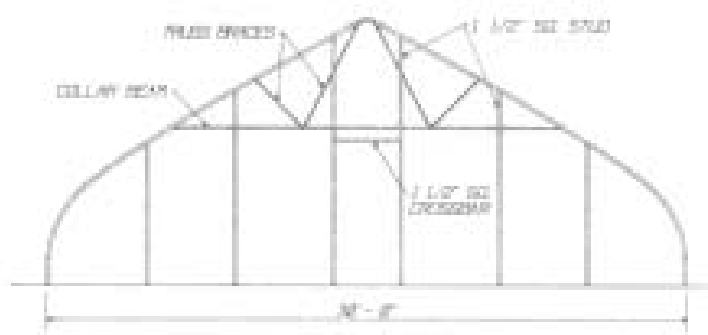

Our dependable deliveries, which are representative of the best names in the industry, are a direct result of having kept pace with our growth over the past 50+ years.

While you are looking for just the right mix of supplies, plant materials, or making decisions about a greenhouse structure, we hope you will keep Griffin Greenhouse & Nursery Supplies at the top of your list.

Technical Support

Whether it is our seminars with nationally known speakers, technical bulletins, or our grower friendly publication, the Griffin Gazette, growers have solutions to problems right at their fingertips. Support is offered via several media; printed publications, website assistance, seminar settings, and one on one consultations. Griffin's technical support department's expertise spans topics from insect and disease control, plant growth regulation, and crop nutrition and scheduling to any technical aspect of greenhouse and nursery production.

Visit us at www.griffins.com

Complete Line of Structures & Accessories

Griffin's construction department can help you design a structure that will work for you.

We offer a wide selection of products including greenhouse frames, coverings, ventilation and heating equipment, shading systems, benching, environmental control, soil handling and planting equipment.

Call your nearest Griffin location for more details.