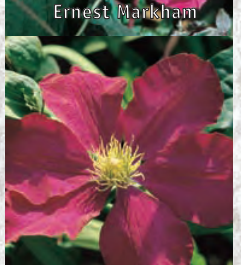

Mme. Edouard Andre

Clematis Collections, Pot w/ Trellis:

Choose from either the Large or Small Flower, Premium or Donahue Collection.

- packed 50 ea in 2.5" pots
- Jumbo tags included
- 6 New premium varieties

Premium Collection: $179.50 $3.59 each

Donahue Collection: $147.50 $2.95 each

Lg or Sm Collection: $142.50 $2.85 each

**plus $2.50 packing charge per 100 plants

Premium Collection: $179.50 $3.59 each

One Gallon Container + Trellis Combination:

#51-41151 Trellis   128 Pack $197.63 $1.54 each

#52-4115 1 Gallon Pot   128 Pack $ 51.87 $ .41 each

Free delivery Griffin Truck or UPS

Total setup cost $1.95 each

Example: Input costs w/o soil and growing

Premium Collection $5.54

Donahue Collection $4.90

Sm and Lg Flower Collection $4.80