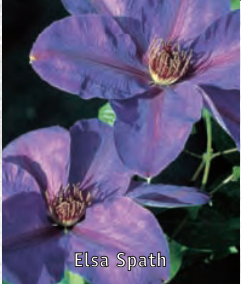

# Donahues 1 Gallon Clematis Crellis Pots 2012

Daniel Deronda

Perrins Pride

Rhapsody

Royalty

The President

Viticella, Polish Spirit

Elsa Spath