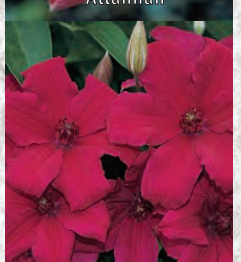

Cardinal Wyszynski