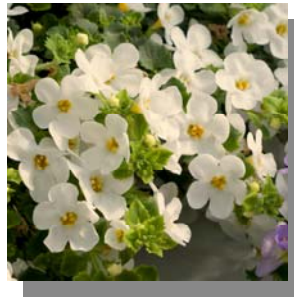

GULLIVER WHITE