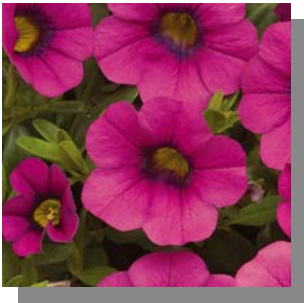

SPRING BASKET SPECIAL

20 VARIETIES / 1000 URC +ROYALTY+ TAGS+ FREIGHT FOR $295.00
ENOUGH CUTTING TO MAKE 200 10-12" BASKETS WITH 5 CUTTING PER BASKET
SUPPLIER MAY SUB SOME COLORS IF NEEDED
50 URC EACH OF THE FOLLOWING:

- Aptenia 'Maya'
- Bacopa Gulliver White and Gulliver Blue
- Calibrachoa Noa Blue, Red, Purple, Yellow
- Fuchsia Ballerina Blue and Swing Time
- Mimulus Buttercup
- Scaevola Brilliant
- Torenia Purple Moon and Yellow Moon
- Senecio Orange
- Euphorbia White Manaus
- Asystasia Light Blue and Cream
- Acalypha Pendula Red
- New Guinea Impatiens Harmony Magenta and Harmony Raspberry Cream

NOA PURPLE